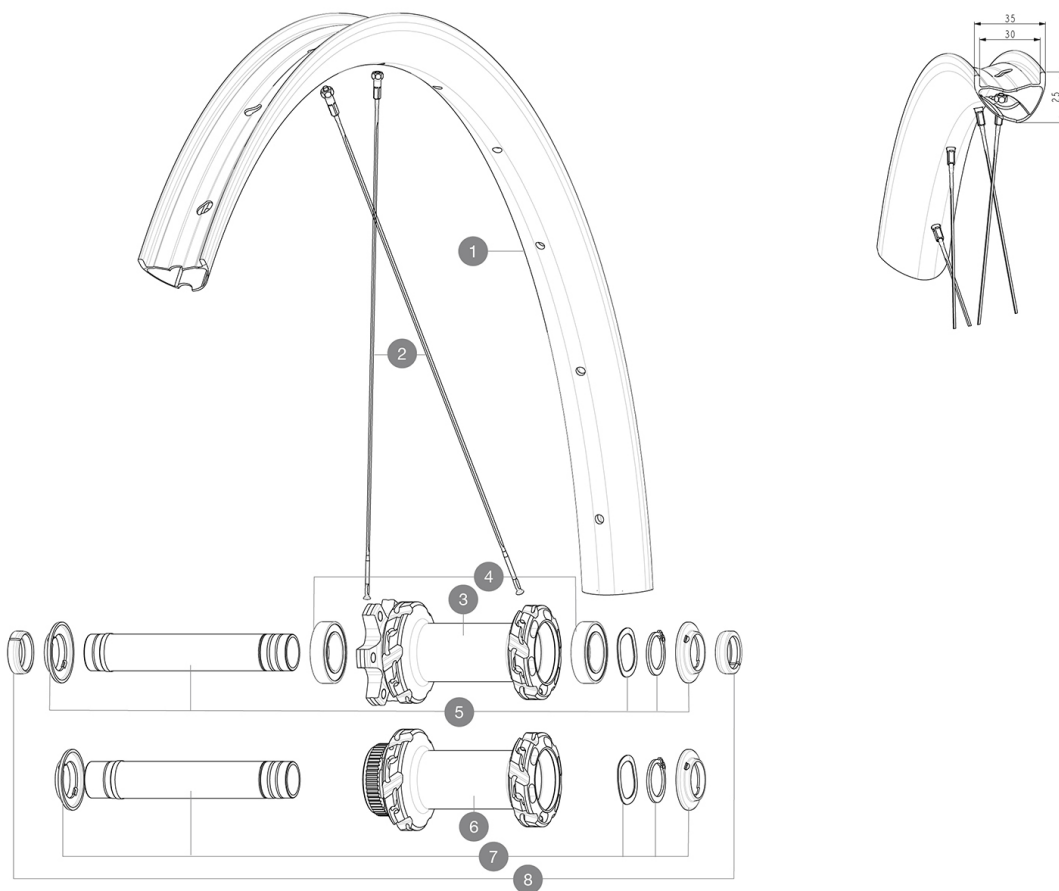

REFERENZEN RÄDER

F92971 CROSSMAX XL R INT 29 BST

F92981 CROSSMAX XL R CL 29 BST

RIMS

&NBSP;:

1	V00004931 V3750101	Kit Front/Rear rim Crossmax XLR 29" 35mm UST Green Tape for 30mm wide rims
---	-----------------------	---

SPOKES

2	V2389101	Kit 12Fr/Rr XmaxSL Ultimate spk293+np&w
---	----------	---

HUB SHELLS

3	N/A	NABENKÖRPER
4	V2500901	KIT BEARINGS 18x30x7 + WAVED WASHER + CLIP
5	V2372401	KIT 110mm AXLE QRM AUTO MTB > 2019
6	N/A	NABENKÖRPER
7	V2375601	Kit 110mm axle QRM auto MTB from 2019 DCL

OPTIONS

V2374401	TORQUE CAPS 15*31 Adapter MTB QRM Auto > 2019 Frt HUB
----------	---

ADAPTERS

8	V2372501 99694101	15mm MTB Axle Cap QRM Auto From 2019 2 REDUCERS 15/9mm
---	----------------------	---

MAVIC *CROSSMAX XL R*

Specifications

RADGEWICHTE